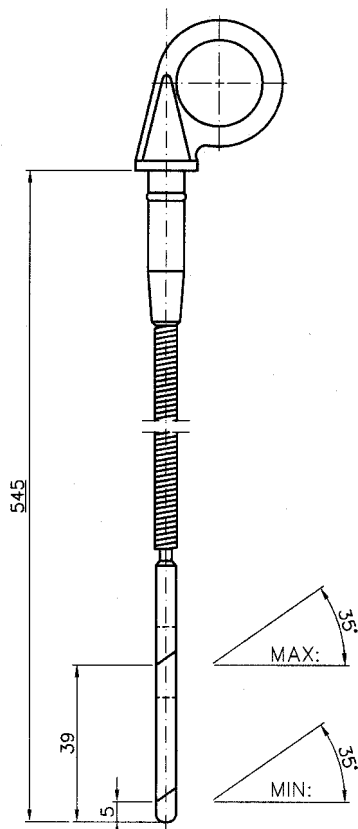

PEILING AV MOTOR & GEAROLJE I FRITT FALL LIVBÅTER FREE FALL LIFEBOAT OIL CHECKS

MOTORTYPE / ENGINE TYPE: L3.139LB

PEILEPINN, MOTOR
DIPSTICK, ENGINE

PEILEPINN, GEAR
DIPSTICK, GEARBOX

SUMPOLJE MENGDE / SUMP OIL CAPACITY	3,80 LITER
HBW 125 GEAROLJE MENGDE / GEARBOXSUMP CAPACITY	0,56 LITER
HBW 100 GEAROLJE MENGDE / GEARBOXSUMP CAPACITY	0,36 LITER