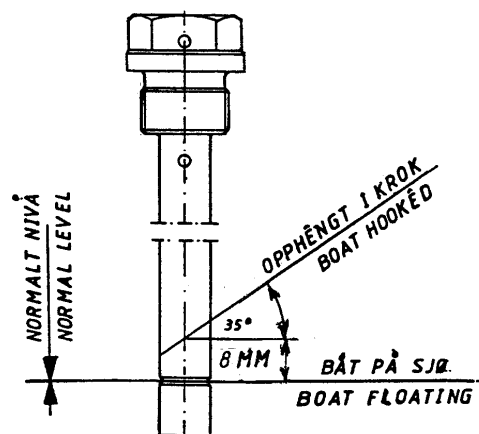

PEILING AV MOTOR & GEAROLJE I FRITT FALL LIVBÅTER FREE FALL LIFEBOAT OIL CHECKS

MOTORTYPE / ENGINE TYPE: L3.139LB

PEILEPINN, MOTOR
DIPSTICK, ENGINE

PEILEPINN, GEAR
DIPSTICK, GEARBOX

SUMPOLJE MENGDE / SUMP OIL CAPACITY	3,80 LITER
HBW 125 GEAROLJE MENGDE / GEARBOXSUMP CAPACITY	0,56 LITER
HBW 100 GEAROLJE MENGDE / GEARBOXSUMP CAPACITY	0,36 LITER