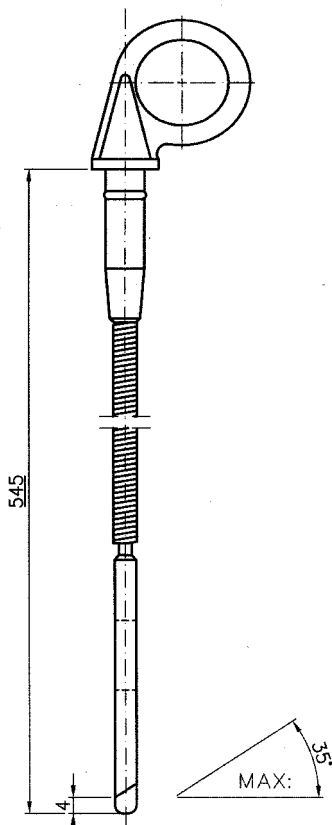

PEILING AV MOTOR & GEAROLJE I FRITT FALL LIVBÅTER FREE FALL LIFEBOAT OIL CHECKS

MOTORTYPE / ENGINE TYPE: L4.186LB

PEILEPINN, MOTOR
DIPSTICK, ENGINE

PEILEPINN, GEAR
DIPSTICK, GEARBOX

SUMPOLJE MENGDE / SUMP OIL CAPACITY	6,00 LITER
GEAROLJE MENGDE / GEARBOXSUMP CAPACITY	0,56 LITER