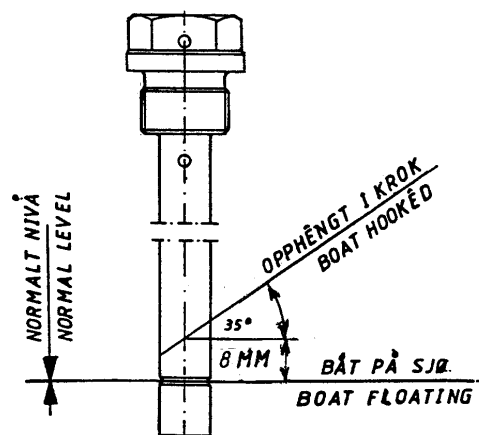

PEILING AV MOTOR & GEAROLJE I FRITT FALL LIVBÅTER FREE FALL LIFEBOAT OIL CHECKS

MOTORTYPE / ENGINE TYPE: L4.186LB

PEILEPINN, MOTOR
DIPSTICK, ENGINE

PEILEPINN, GEAR
DIPSTICK, GEARBOX

SUMPOLJE MENGDE / SUMP OIL CAPACITY	6,00 LITER
GEAROLJE MENGDE / GEARBOXSUMP CAPACITY	0,56 LITER